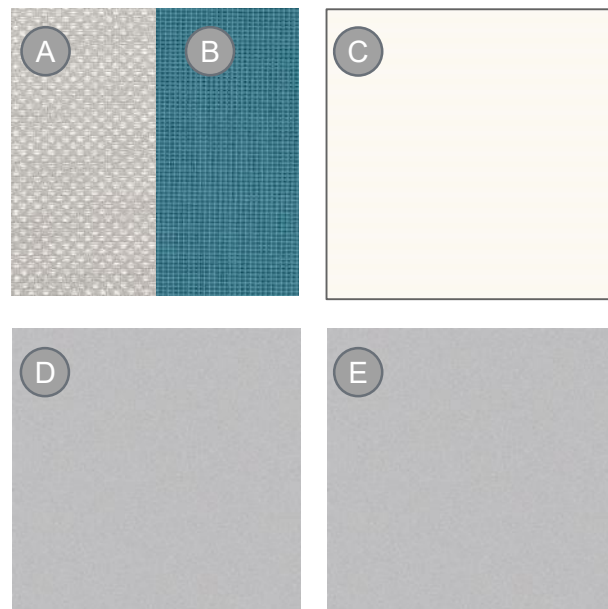

## 4x4 Haworth Compose 120 Degree Champagne Turquoise

### Finishes [As-Is]

- Ⓐ Panel Fabric: Kio Jib
- Ⓑ Accent Fabric: Hue Turquoise
- Ⓒ Surface Laminate: Linen
- Ⓓ Panel Trim: Metallic Champagne
- Ⓔ Storage Finish: Metallic Champagne

[As-Is] Workstations consist of original manufacturer's paint, upholstery and laminate.