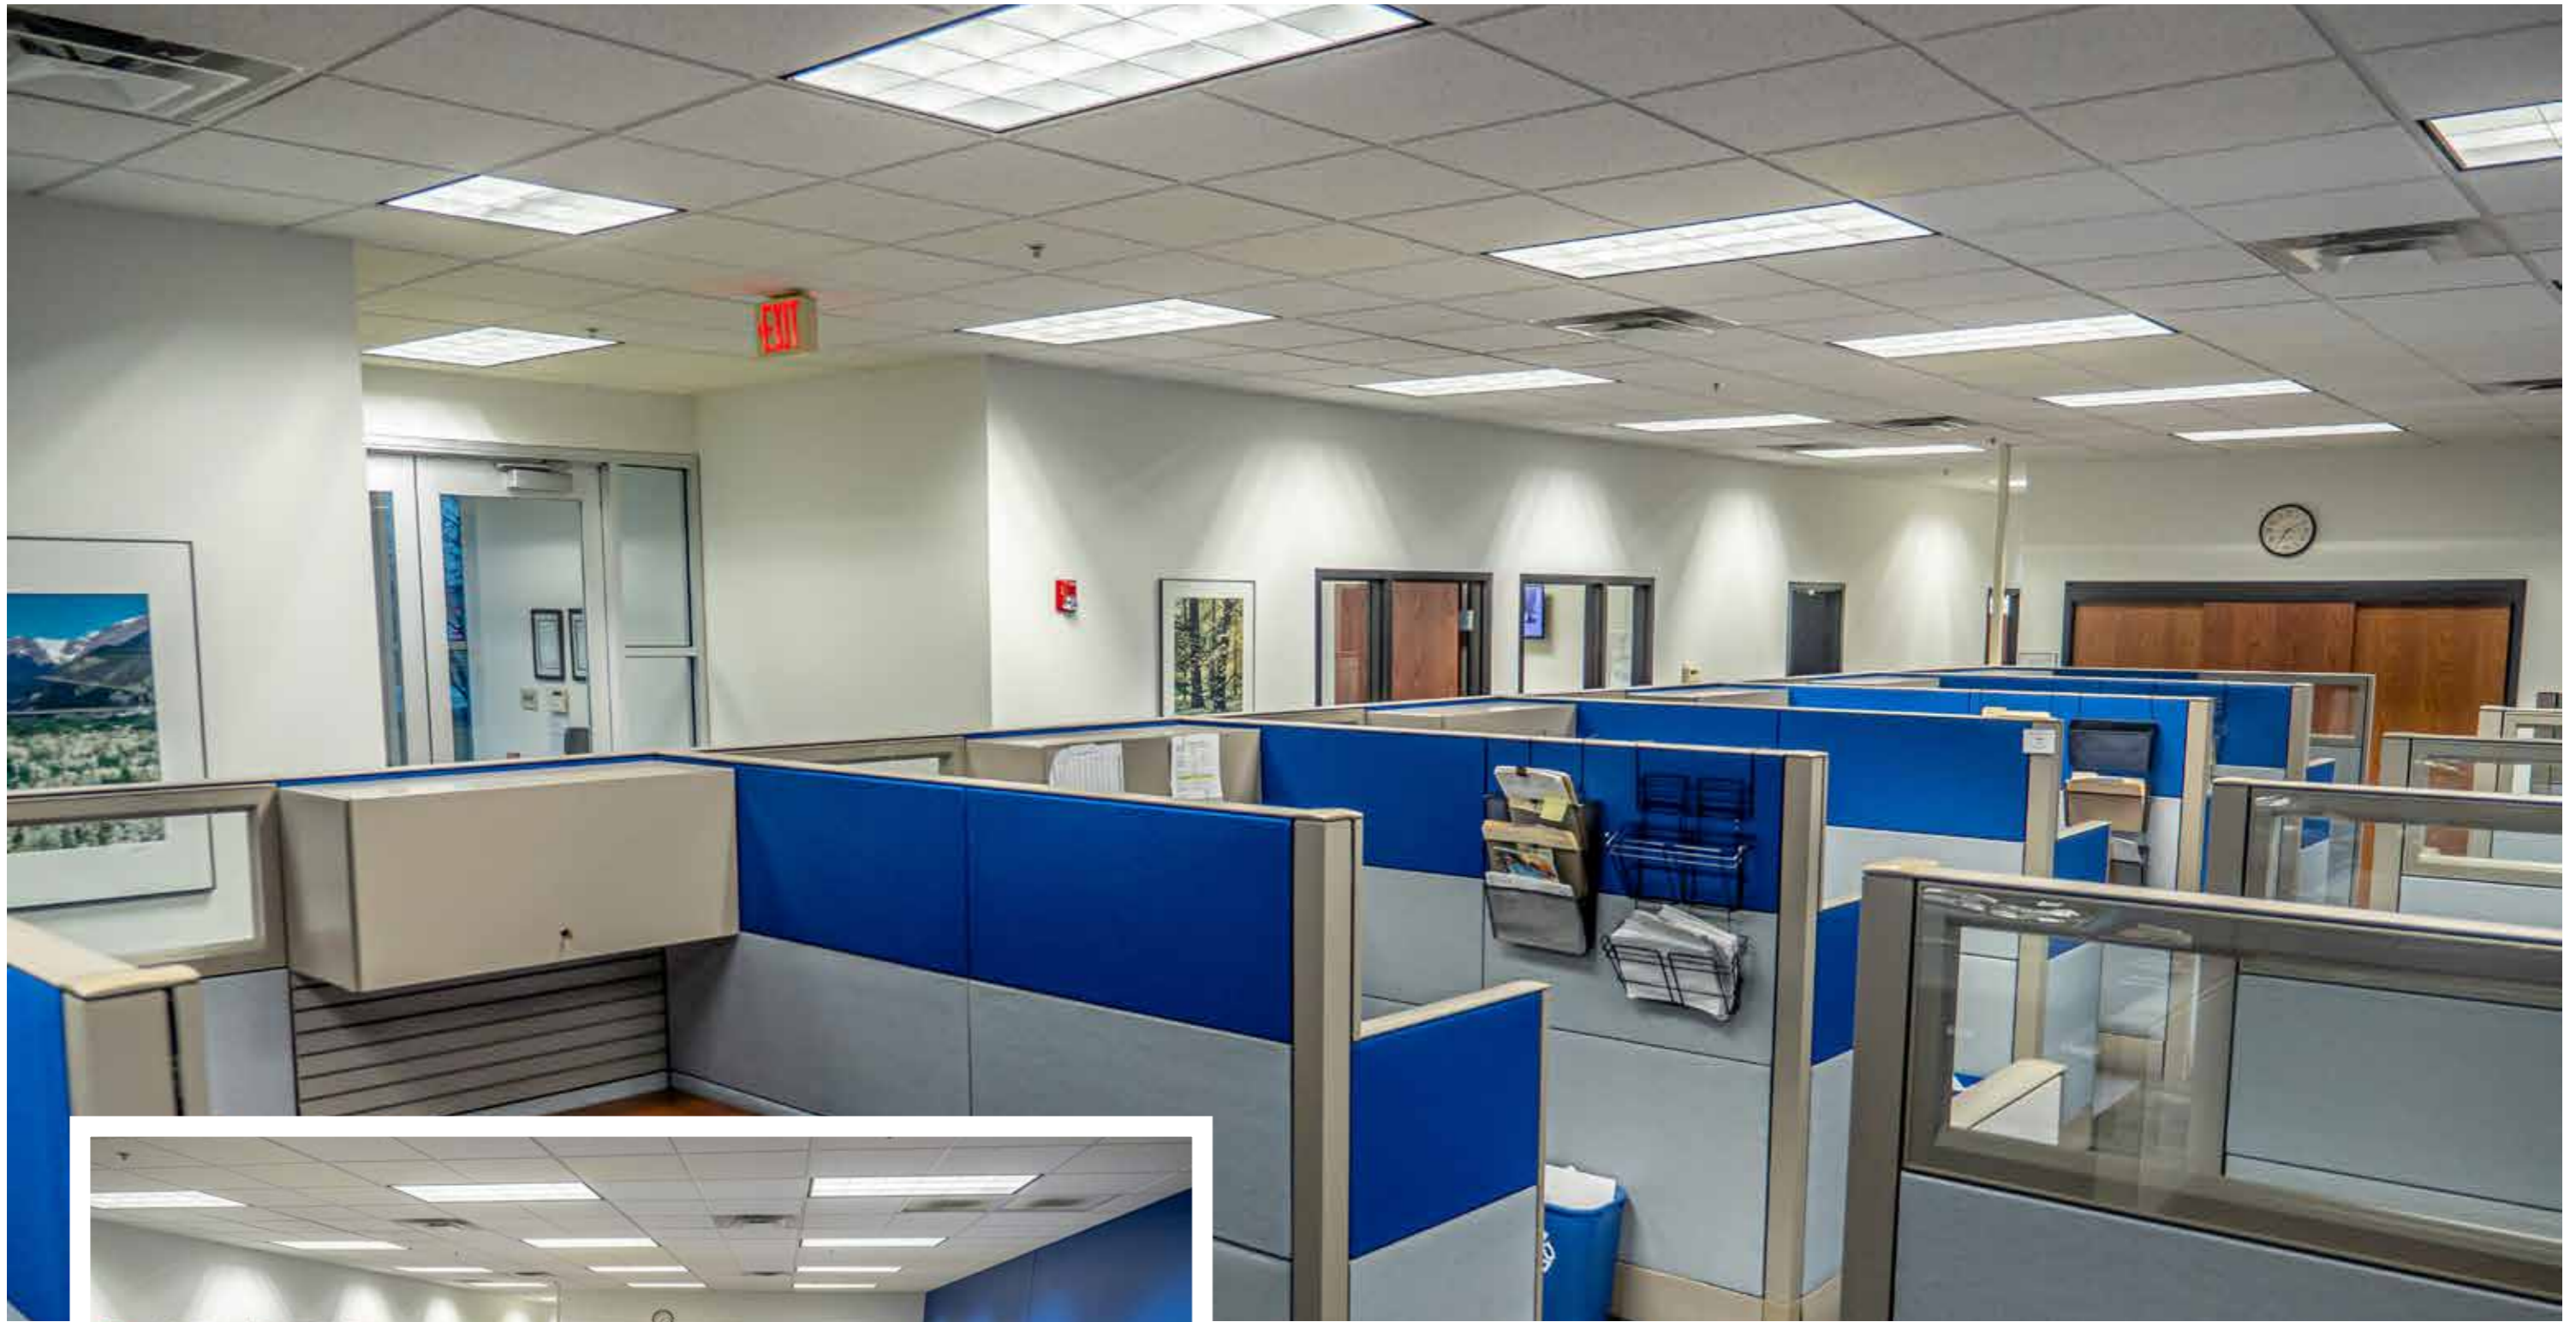

SHOWCASE

www.AffordableOffice.com

FEATURED WORKSPACE

PROJECT OVERVIEW

Valbruna was looking to add seats to their Sales Floor and wanted to use a used inventory to help meet their needs. They wanted to keep their color scheme in mind while going through this process. So with our Blended Plus option, we were able to take a USED product and put the touches that Valbruna Stainless was looking for. We were able to hit on all their points of concern.

PROJECT DETAILS

- PRIMARY MANUFACTURER**
AIS | Haworth | Enhanced Premises
- PROJECT DATE**
January 2023

CLIENT PROFILE:

Valbruna was looking to add seats to their Sales Floor and wanted to use a used inventory to help meet their needs. They wanted to keep their color scheme in mind while going through this process. So with our Blended Plus option, we were able to take a USED product and put the touches that Valbruna Stainless was looking for. We were able to hit on all their points of concern.