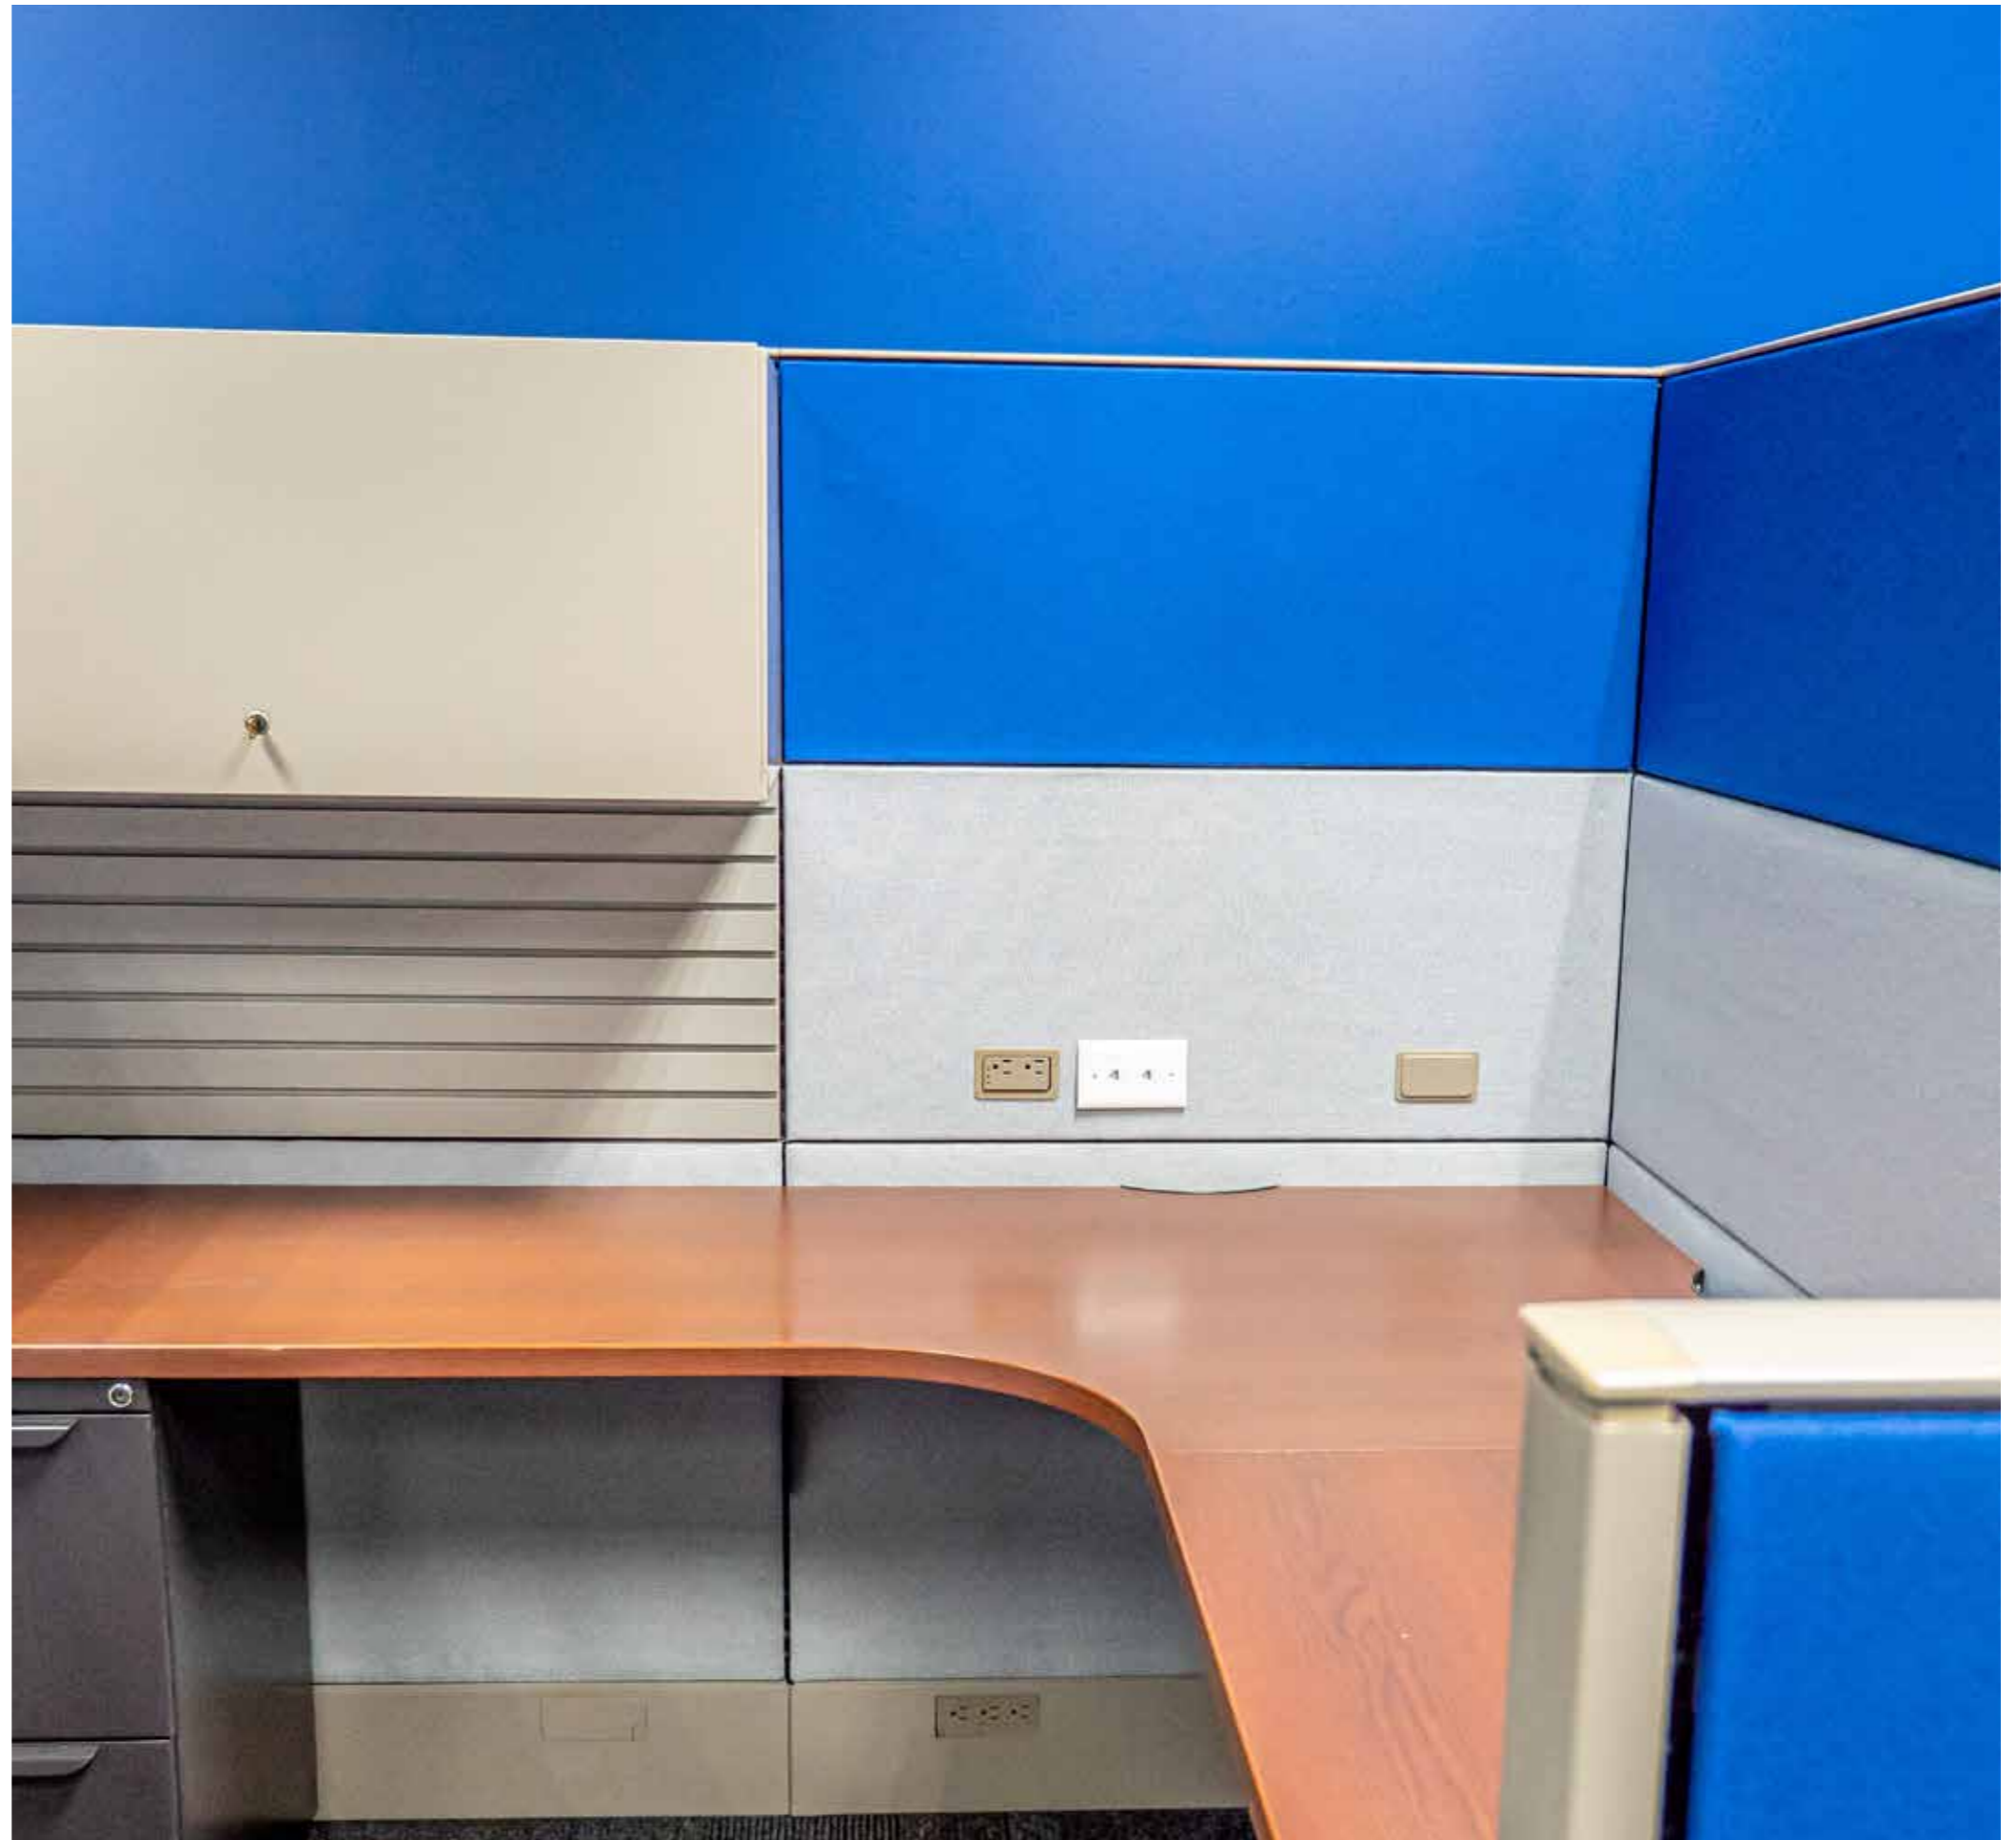

SHOWCASE

www.AffordableOffice.com

FEATURED WORKSPACE

PROJECT OVERVIEW

Valbruna was looking to add seats to their Sales Floor and wanted to use a used inventory to help meet their needs. They wanted to keep their color scheme in mind while going through this process. So with our Blended Plus option, we were able to take a USED product and put the touches that Valbruna Stainless was looking for. We were able to hit on all their points of concern.

PROJECT DETAILS

- PRIMARY MANUFACTURER**
AIS | Haworth | Enhanced Premises
- PROJECT DATE**
January 2023

CLIENT PROFILE:

Valbruna was looking to add seats to their Sales Floor and wanted to use a used inventory to help meet their needs. They wanted to keep their color scheme in mind while going through this process. So with our Blended Plus option, we were able to take a USED product and put the touches that Valbruna Stainless was looking for. We were able to hit on all their points of concern.